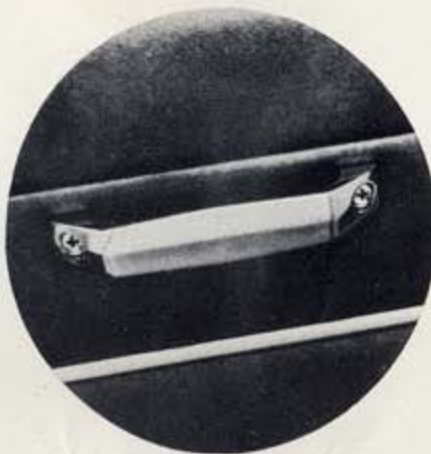

ONE-OF-A-KIND COMFORT & CONVENIENCE

AIR CONDITIONER—With a GM-engineered air conditioner in your 6-cylinder *Torana, you drive and arrive refreshed—no matter how hot and humid it is outside. You breathe cool, conditioned air from which excess moisture and irritating pollen has been removed. And because the closed windows keep out wind roar, you enjoy a quieter ride, and you don't need to adjust the level of your Air Chief car radio to overcome the noise. Ask for a demonstration, and discover how much more pleasant driving can be.

*Not available for
4-cylinder
models

VANITY MIRROR—Attaches to glove box. Handy for attending to make-up and hair.

VENETIAN SHADES—Shields rear seat passengers from direct sunlight, and adds to your car's appearance.

DOOR PULL-TO HANDLES—Makes door closing easier from inside. Attractively chromed.

HANDBRAKE LAMP—Light on the dash warns that the handbrake must be disengaged before driving away.

TOW BAR—Strong, reliable. GMH-designed for towing caravans, trailers, boats.