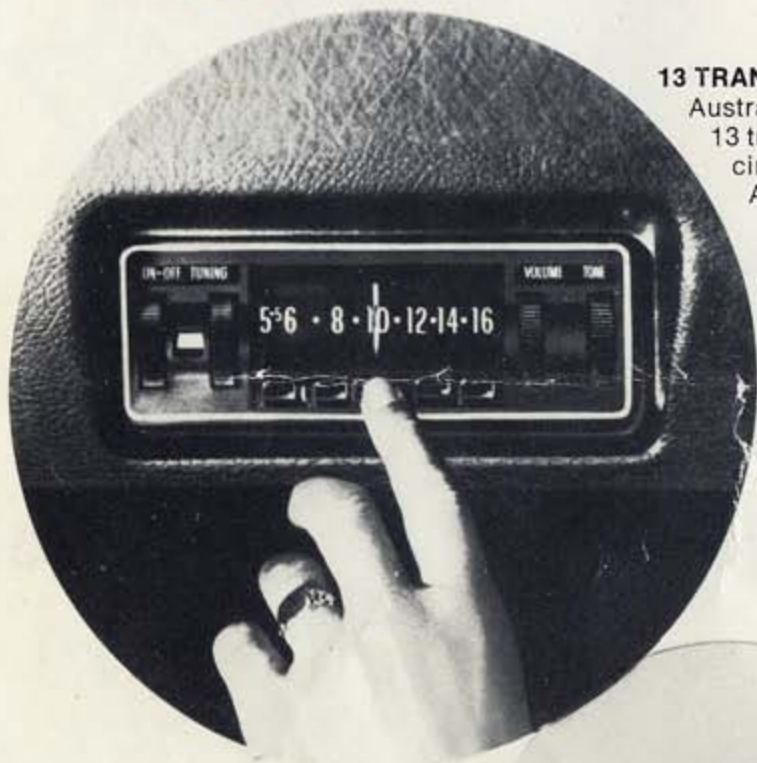

ONE-OF-A-KIND ENTERTAINMENT

13 TRANSISTOR PUSH-BUTTON —

Australia's most powerful car radio!

13 transistors, advanced printed circuit, give 8 watts of terrific sound, pull in stations from all over! Automatic Gain/Volume Control resists fading in mountainous areas, subways, between high buildings. 'THUMB WHEEL' on/off switch, 5 push buttons easily, quickly reset to other stations. Fully variable tone control. 5-piece telescopic, fully retractable lock-down antenna. Numerical dial standard; all States and individual State dial also available.

11 TRANSISTOR PUSH-BUTTON OR MANUAL — Powerful, fade-free, long range performance. Volume control circuit automatically compensates tone to volume level. Volume remains at the desired level when the radio is switched off. Numerical dial standard; all States and individual States dials also available. 5-piece telescopic, medium range fully retractable lock-down antenna.